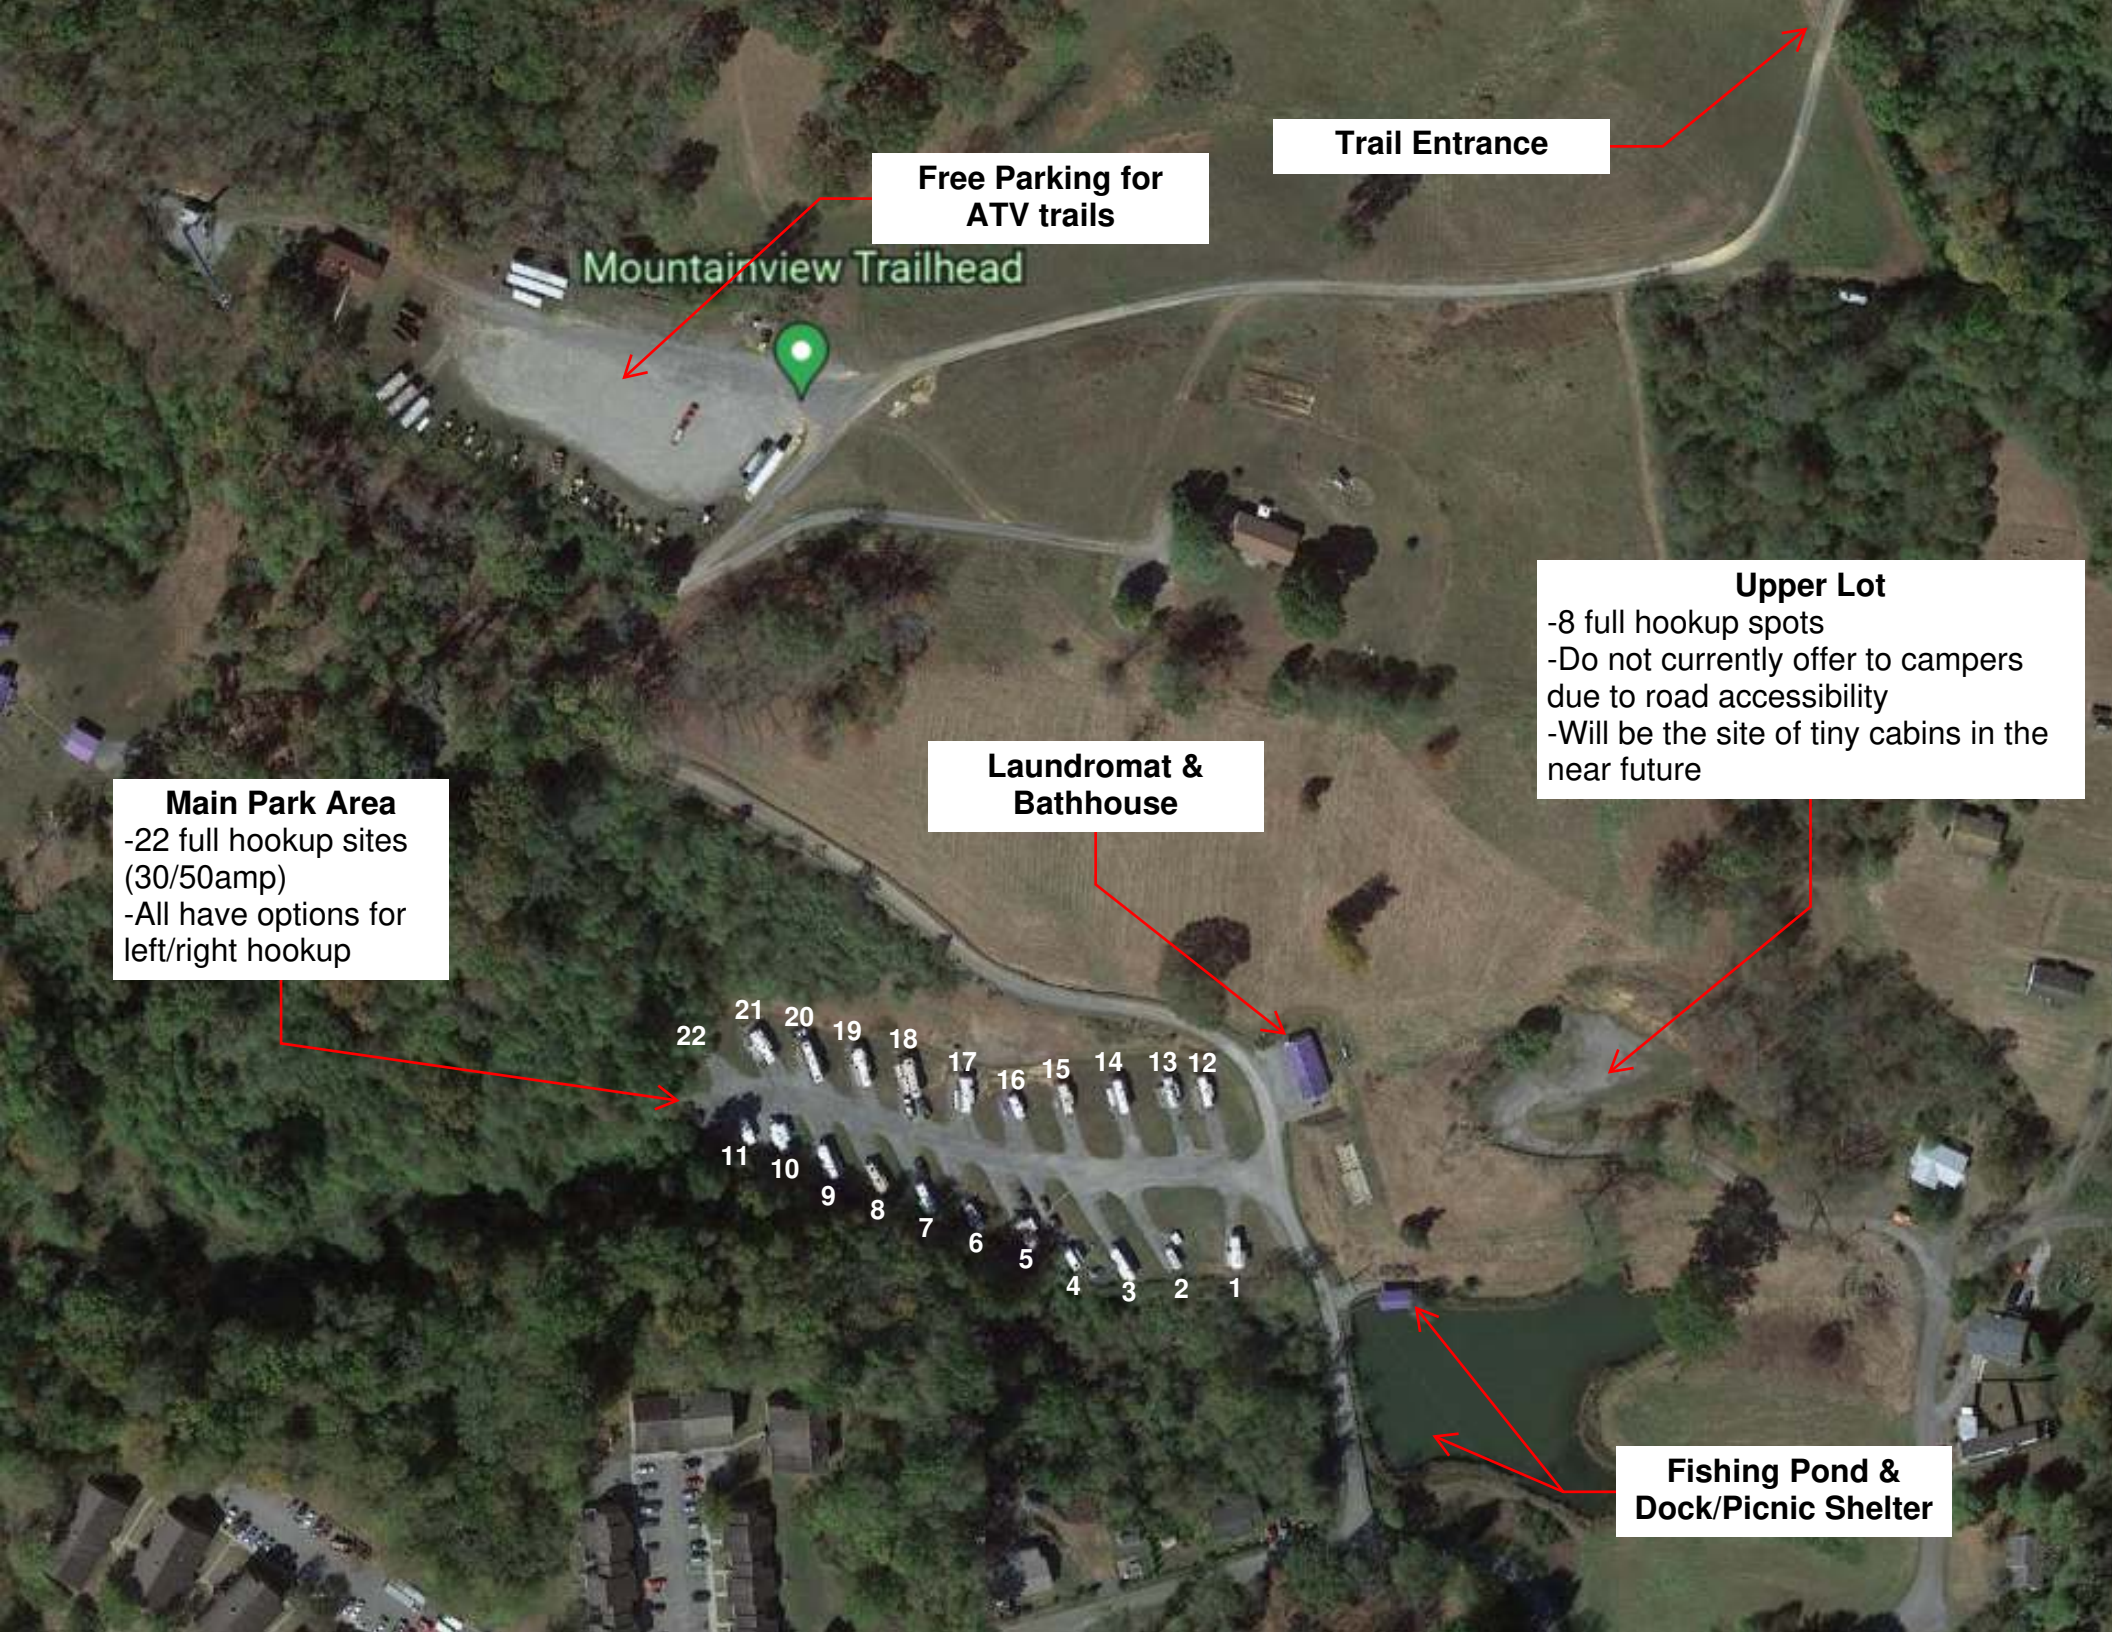

Mountainview Trailhead

**Free Parking for
ATV trails**

Trail Entrance

Mountainview Trailhead

Upper Lot
-8 full hookup spots
-Do not currently offer to campers
due to road accessibility
-Will be the site of tiny cabins in the
near future

Main Park Area
-22 full hookup sites
(30/50amp)
-All have options for
left/right hookup

**Laundromat &
Bathhouse**

**Fishing Pond &
Dock/Picnic Shelter**

22 21 20 19 18 17 16 15 14 13 12
11 10 9 8 7 6 5 4 3 2 1